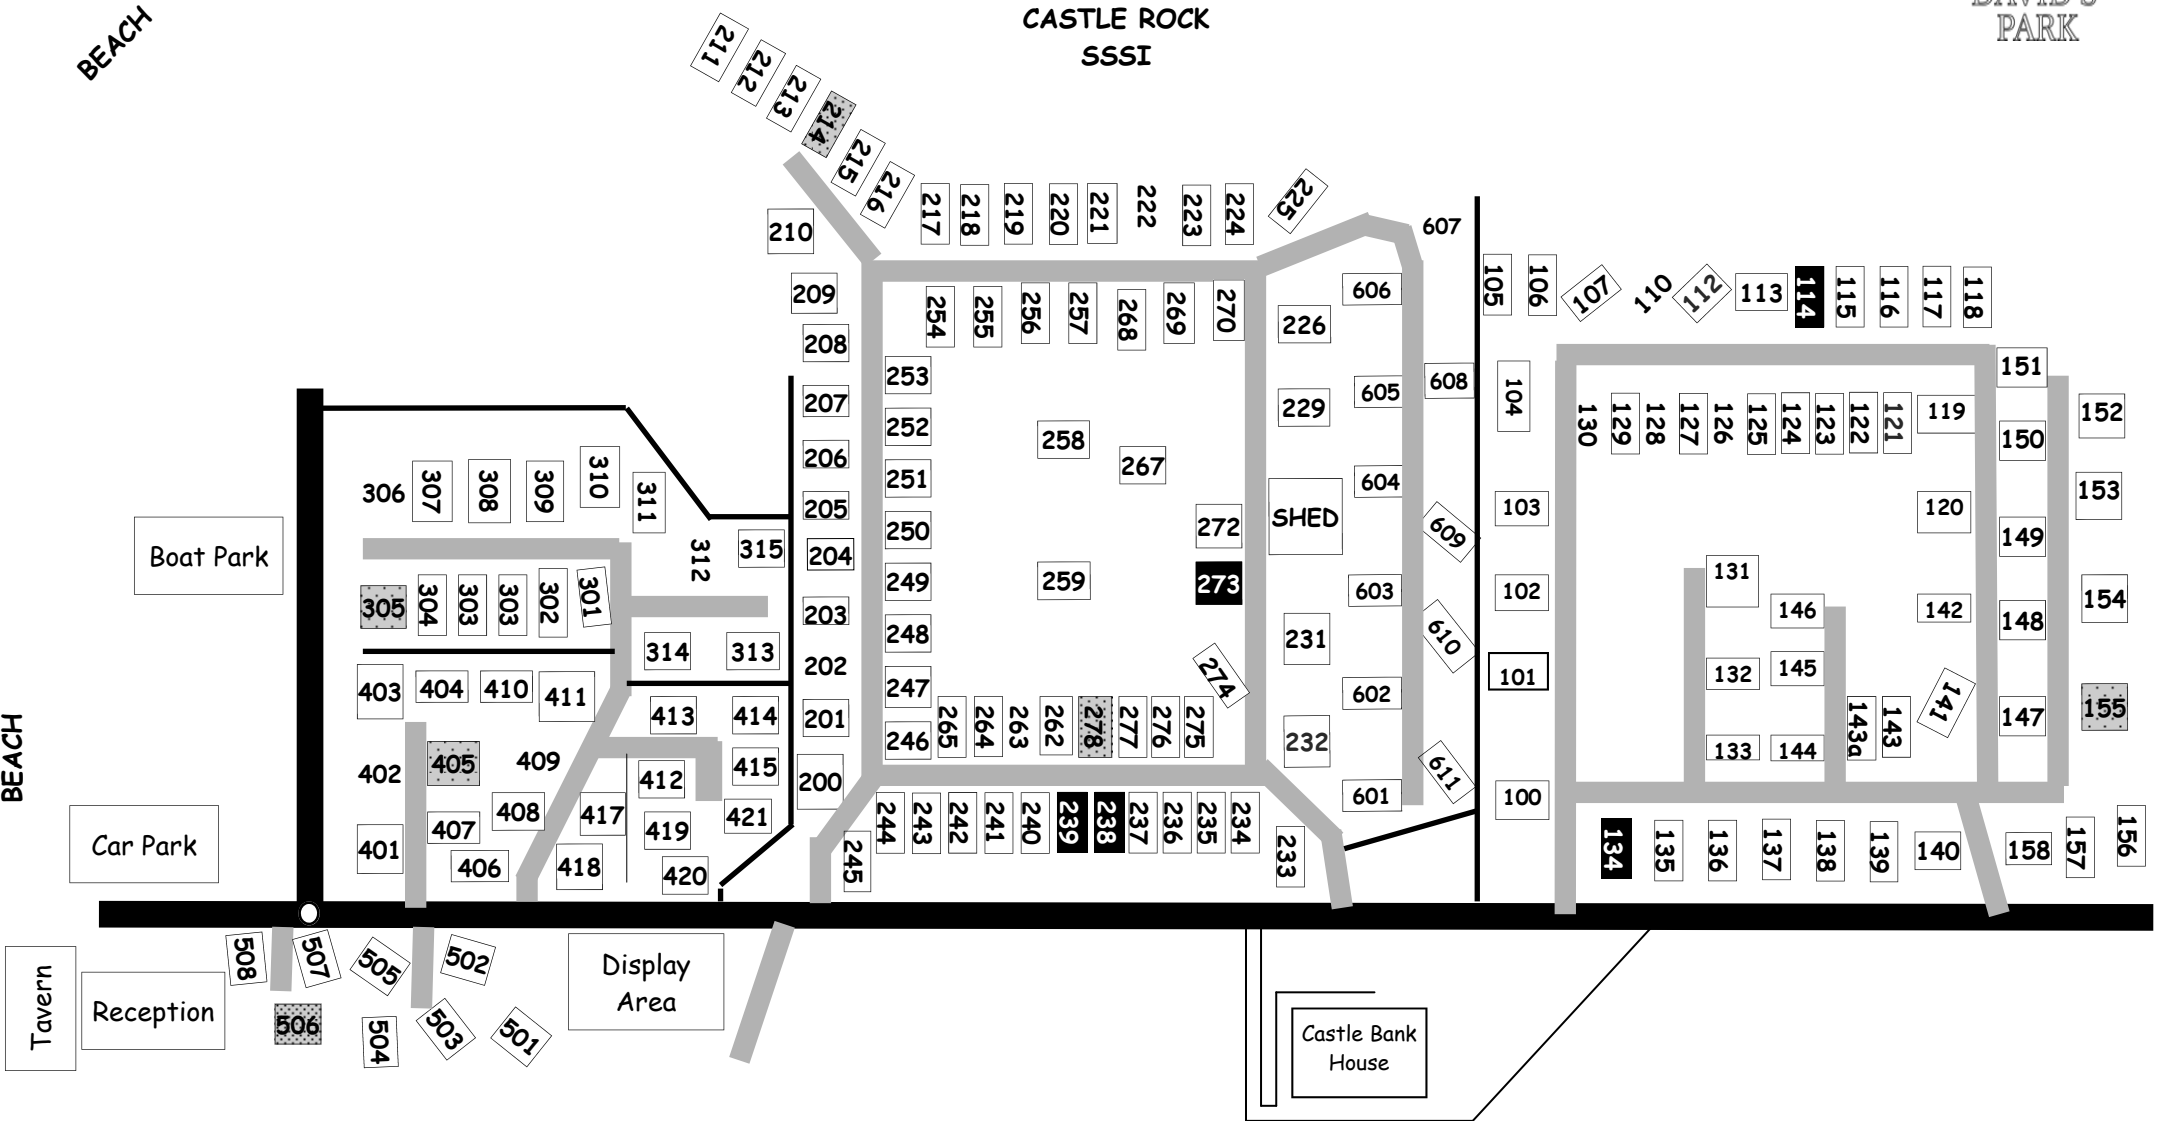

# PARK MAP

CASTLE ROCK  
SSSI

BEACH

BEACH

-  Main Site
-  Inner Site
-  Empty Twin Pitch (lodge)
-  Empty Caravan Pitch